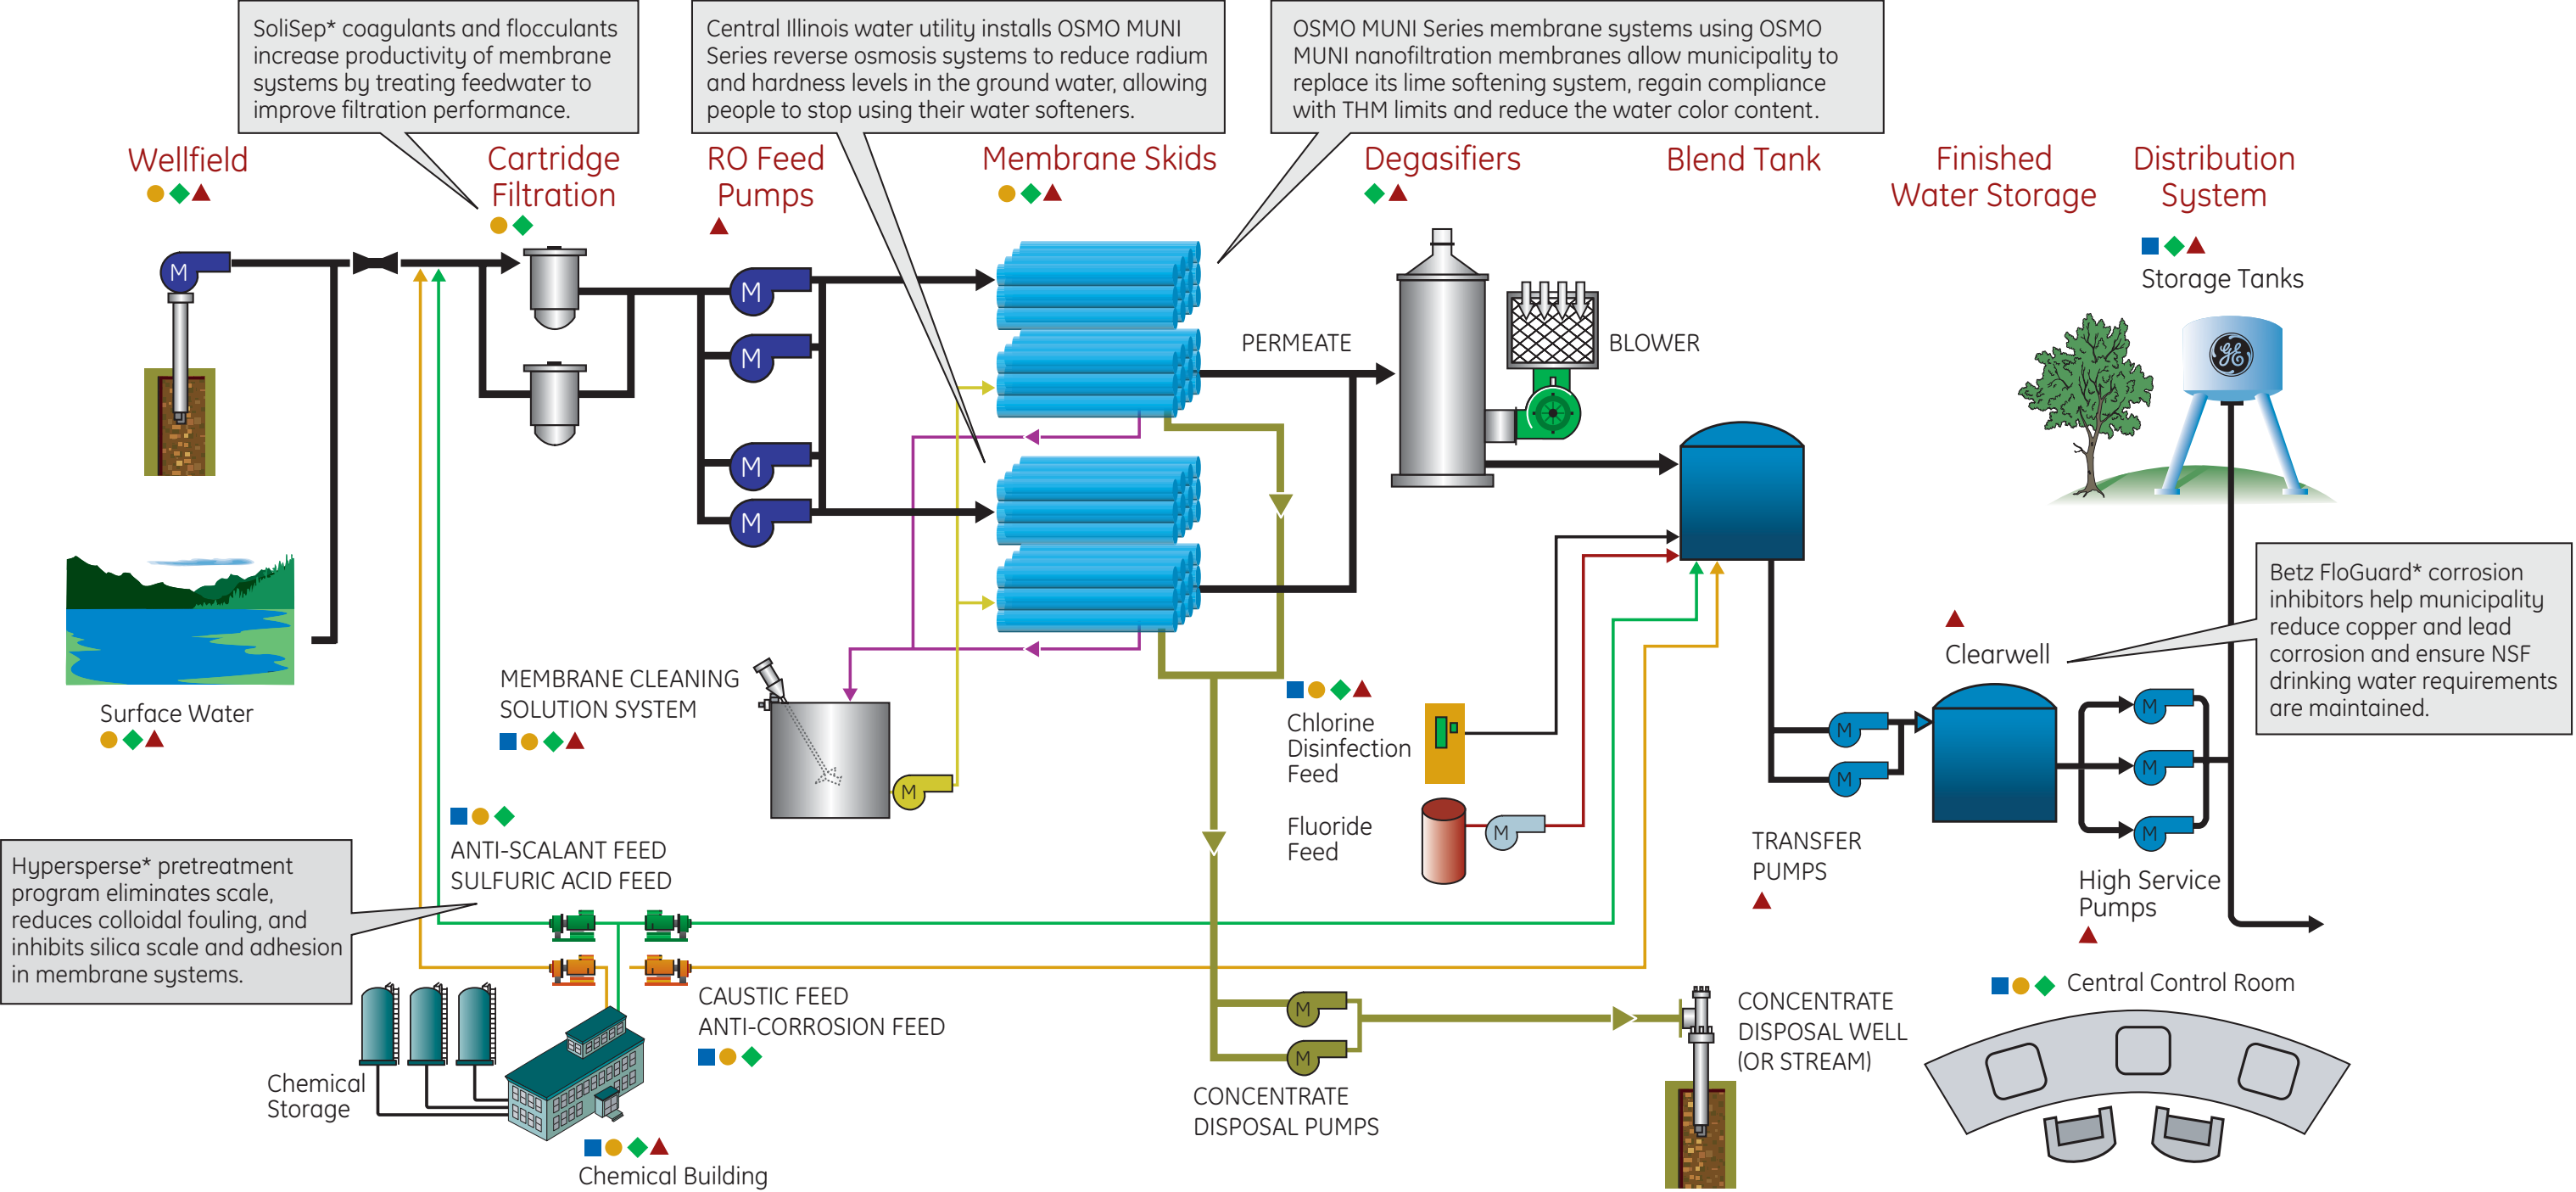

GE Infrastructure
Water & Process Technologies

There is nothing more important than being able to
deliver clean and safe drinking water to every
person, in every region of the world.

That's why we've combined Betz, Osmonics and
Glegg into one powerful solution-providing force —
GE Infrastructure Water & Process Technologies.

GE is changing that.

Potable water solutions by GE Infrastructure Water & Process Technologies

Membrane Treatment Process

| ■ Betz Brand | ● Osmonics Brand | ◆ Customized Services | ▲ GE Consumer & Industrial |
|---|---|--|--|
| <ul style="list-style-type: none"> • Membrane Chemicals • NSF Certified Products • Corrosion Inhibitors • Feed, Monitoring, & Control Equipment | <ul style="list-style-type: none"> • Coagulants • Flocculants • Boiler & Cooling Water Treatment • Service Programs | <ul style="list-style-type: none"> • Filters • Membranes – MF & UF • Membranes - RO • Membrane Cleaning & Autopsy • Ozone Disinfection • UV Disinfection | <ul style="list-style-type: none"> • Process Control Systems • Software • Security Systems • Electrical Systems • Variable Frequency Drives |